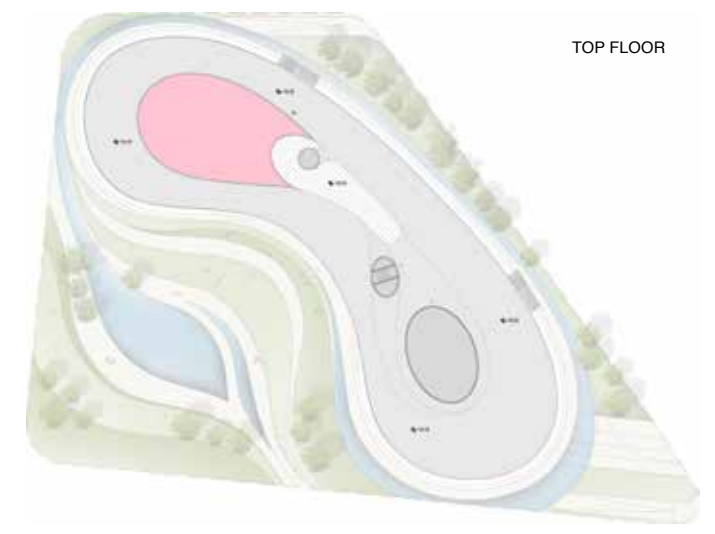

GROUND FLOOR

TOP FLOOR