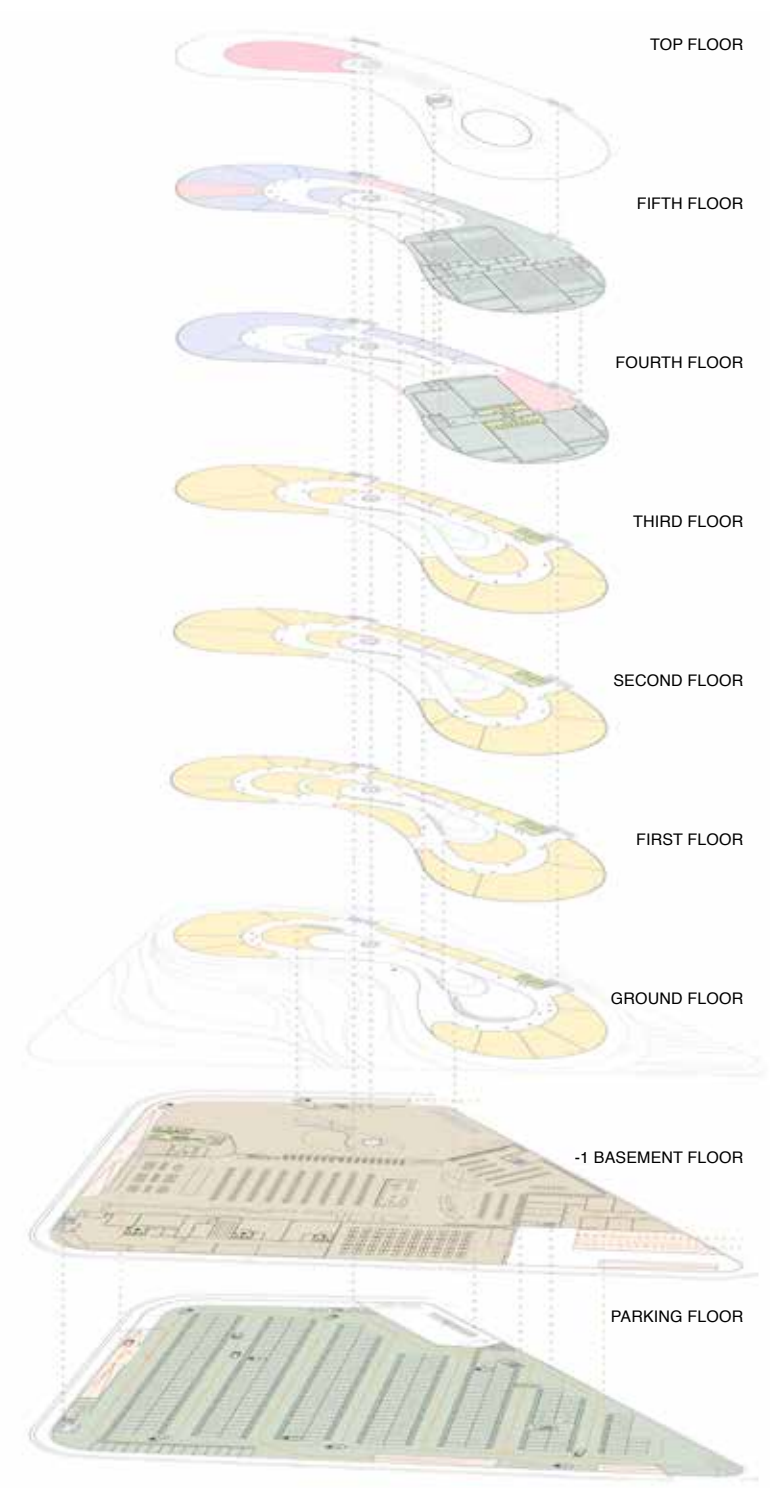

Collection, an expression of "Made to Measure Design" from which comes a unique collection of architecture designed as a symbol of elegance, purity, lightness and innovation. By applying new solutions in the use of materials, light sources, construction techniques and forms, Fortebis have designed architecture that is both sculpture and dream. This means that each piece of architecture becomes a vital part of the urban fabric, capable of expressing a value that goes beyond function and of generating emotion and wonder.

GROUND FLOOR

TOP FLOOR

-1 BASEMENT FLOOR

TOP FLOOR

FIFTH FLOOR

FOURTH FLOOR

THIRD FLOOR

SECOND FLOOR